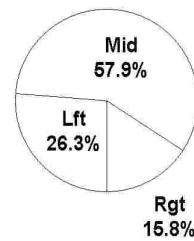

2005 AHSAA State Basketball Championships - TEAM SHOT CHART for the Alabama Christian Eagles
Alabama Christian Eagles vs. Pisgah Eagles
DATE: 03/02/2005 TIME: 4:00 SITE: BJCC

Shot Summary	M/A	%	PTS
3Pt FG	4/13	30.8%	12
2Pt FG	15/48	31.3%	30
Layups - L	0/0	0.0%	0
Layups - R	0/0	0.0%	0
Dunks	0/0	0.0%	0
Putbacks	0/0	0.0%	0
Overall Shooting	19/61	31.1%	42
Free Throws	18/27	66.7%	18
Total Points			60

Scoring Distribution

Scoring Locations

By Period	FG	FGA	FG%	3Pt	3PA	3P%	FT	FTA	FT%	PTS	ORB	DRB	TR	PF	AST	TO	BS	ST	P/S
1st Period	5	14	35.7	0	1	0.00	0	0	0.00	10	4	7	11	3	1	3	3	1	0.71
2nd Period	6	11	54.5	2	4	50.0	3	5	60.0	17	2	9	11	2	4	6	1	1	1.31
3rd Period	2	11	18.2	1	2	50.0	7	10	70.0	12	3	6	9	3	1	3	3	1	0.75
4th Period	3	15	20.0	0	4	0.00	7	10	70.0	13	4	10	14	8	0	2	2	3	0.65
OT 1	2	5	40.0	1	1	100	1	2	50.0	6	1	1	2	1	1	2	0	1	1.00
OT 2	1	5	20.0	0	1	0.00	0	0	0.00	2	1	3	4	3	0	1	0	0	0.40
Game	19	61	31.1	4	13	30.8	18	27	66.7	60	15	36	51	20	7	17	9	7	0.81