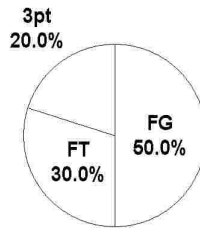

2005 AHSAA State Basketball Championships - TEAM SHOT CHART for the Alabama Christian Eagles
Alabama Christian Eagles vs. Pisgah Eagles
DATE: 03/02/2005 TIME: 4:00 SITE: BJCC

Shot Summary	M/A	%	PTS
3Pt FG	4/13	30.8%	12
2Pt FG	15/48	31.3%	30
Layups - L	0/0	0.0%	0
Layups - R	0/0	0.0%	0
Dunks	0/0	0.0%	0
Putbacks	0/0	0.0%	0
Overall Shooting	19/61	31.1%	42
Free Throws	18/27	66.7%	18
Total Points			60

Scoring Distribution

Scoring Locations

By Period	FG	FGA	FG%	3Pt	3PA	3P%	FT	FTA	FT%	PTS	ORB	DRB	TR	PF	AST	TO	BS	ST	P/S
1st Period	5	14	35.7	0	1	0.00	0	0	0.00	10	4	7	11	3	1	3	3	1	0.71
2nd Period	6	11	54.5	2	4	50.0	3	5	60.0	17	2	9	11	2	4	6	1	1	1.31
3rd Period	2	11	18.2	1	2	50.0	7	10	70.0	12	3	6	9	3	1	3	3	1	0.75
4th Period	3	15	20.0	0	4	0.00	7	10	70.0	13	4	10	14	8	0	2	2	3	0.65
OT 1	2	5	40.0	1	1	100	1	2	50.0	6	1	1	2	1	1	2	0	1	1.00
OT 2	1	5	20.0	0	1	0.00	0	0	0.00	2	1	3	4	3	0	1	0	0	0.40
Game	19	61	31.1	4	13	30.8	18	27	66.7	60	15	36	51	20	7	17	9	7	0.81

Scoring Breakdown

Scoring Range